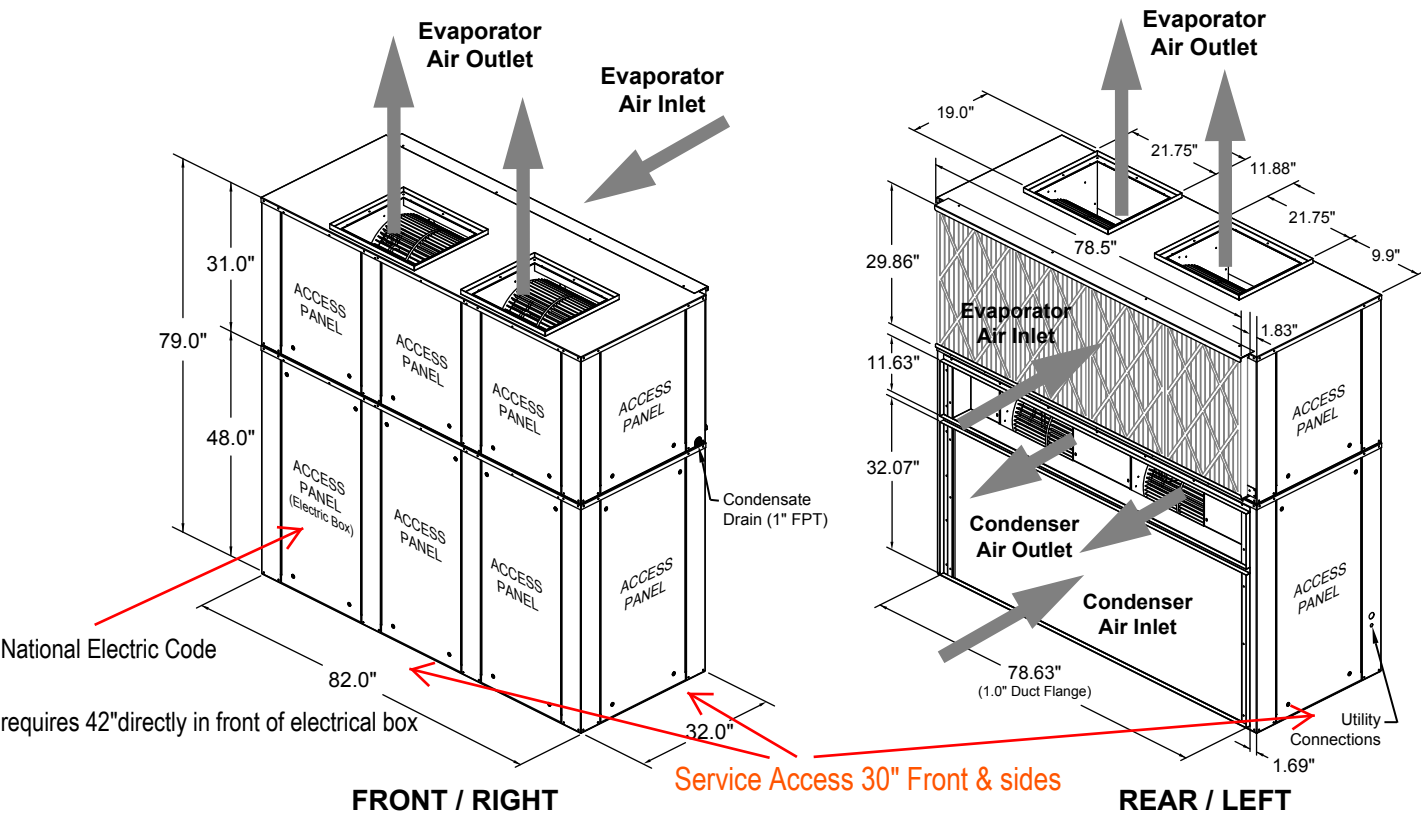

# UNIT DIMENSIONS: Convertible-Vertical™

## 12 to 20 Ton - (PCA-144, 180 & 240-V) Chilled Water, Self-Contained - Top Evap Discharge

## 12 to 20 Ton - (PCA-144, 180 & 240-V) Chilled Water, Self-Contained - Front Evap Discharge (Optional)